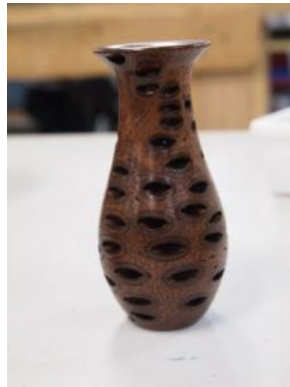

Show and Tell Table

Chad Barson - English Walnut Box

Chad Barson - Died Rim Platter

Ruby Cler - Samples of Air Brushing

Jeff Scott - Fiddleback Maple African Drum Box with Cocobolo Insert with Silver Inlay.

Chad Barson - Textured Rim Bowl

Ernie Schuette - Dyed Maple Bowl

Jerry Weinsheimer - Segmented Bowl

Show and Tell Table

- Dave Pierce - Elm Bowl
- Dave Pierce - Walnut Vase
- Ruby Cler - Air Brushed Skulls
- Don Faulkner - Sycamore Peppermill
- Rod Kannisto - Mallet
- Larry Westphal - Picture Bowl
- Dave Worden - Spalted Maple Bowl with Turquoise Inlay
- Dave Worden - 3 Ash Bowls
- Bill Magee - Bolt Action Pen
- Bill Magee - Amboynas Burl

Show and Tell Table

Show and Tell Table

Dan Sykes - Poplar Hollow Form

Dan Sykes - Bracelet

Bill Foster - Rifle Box

Ruby Cler - Painted Candle Holders

Ruby Cler - Natural Edge Box Elder Bowl

John Van Horen - Walnut & Maple Segmented Bowl