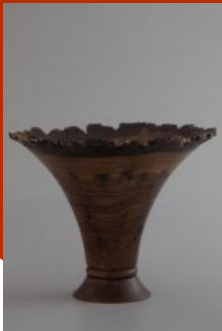

Show and Tell Table

Chad Barson - English Walnut Box

Chad Barson - Died Rim Platter

Ruby Cler - Samples of Air Brushing

Jeff Scott - Fiddleback Maple African Drum Box with Cocobolo Insert with Silver Inlay.

Chad Barson - Textured Rim Bowl

Ernie Schuette - Dyed Maple Bowl

Jerry Weinsheimer - Segmented Bowl

Show and Tell Table

- Dave Pierce - Elm Bowl
- Dave Pierce - Walnut Vase
- Ruby Cler - Air Brushed Skulls
- Don Faulkner - Sycamore Peppermill
- Rod Kannisto - Mallet
- Larry Westphal - Picture Bowl
- Dave Worden - Spalted Maple Bowl with Turquoise Inlay
- Dave Worden - 3 Ash Bowls
- Bill Magee - Bolt Action Pen
- Bill Magee - Amboynas Burl

Show and Tell Table

Show and Tell Table

Dan Sykes - Poplar Hollow Form

Dan Sykes - Bracelet

Bill Foster - Rifle Box

Ruby Cler - Painted Candle Holders

Ruby Cler - Natural Edge Box Elder Bowl

John Van Horen - Walnut & Maple Segmented Bowl