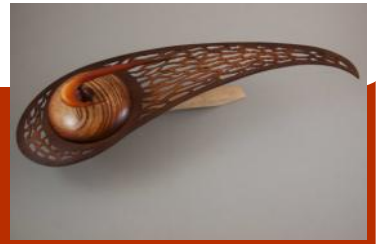

Show and Tell Table