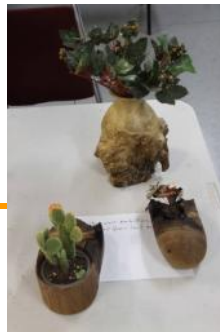

Show and Tell Table

- Bill Magee - Bottle Stoppers
- Tom Mogford - Tilted Twig pot
- Dan Sykes - Birdhouse Earring