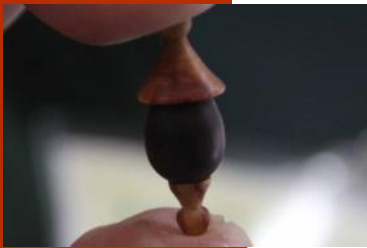

Show and Tell Table

- Bill Magee - Bottle Stoppers
- Tom Mogford - Tilted Twig pot
- Dan Sykes - Birdhouse Earring