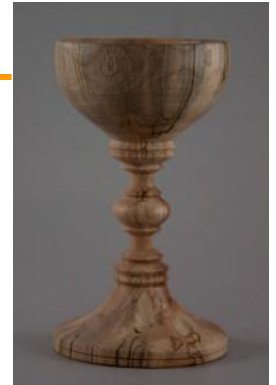

Dave Myre - Australian Burl Bowl

Ruby Cler - 2 Wall Street Pens

Ruby Cler - 2 Cambridge Fountain Pens

Russell Layle - Cherry and Maple

Walt Dickinson - Sapele Bowl

Show and Tell Table

Show and Tell Table

Chuck Ruby Bowl Mahogany and Oak

Ruby Cler Offcentre Sculpture

Dave Bunge Cherry Hollowform

Rod Kanisto Clock

Show and Tell Table

- | | |
|------------------|---|
| Dave Myre | Zebra wood Bowl 4.25x2.3 |
| Dave Myre | Figured Birch Bowl 5.8x1.6 |
| Chuck Ruby | Maple Bowl with lid with nut inlay and finial |
| Robert Dyhouse | Natural Edge Cherry Bowl |
| Dennis Stange | Spalted Maple Chalice |
| Darrell Anderson | Box Elder Dish |
| Jim Seyeried | Walnut Vase |

Show and Tell Table

- Dennis Stange - Trees
- Dennis Stange - Custom Hunter Tool
- Dan Sykes - Jewelry Box
- Ruby Cler - Bowls of Eggs and Spheres
- Ruby Cler - Off Center Pieces
- Ruby Cler - Textured Black Rimmed Bowl
- Dave Merce - Crotch Bowl with Photo
- Dave Worden - Maple Bowl
- Gary Smith - MAW Logo
- John Fontana - Walnut Vase
- John Fontana - Cedar Vase