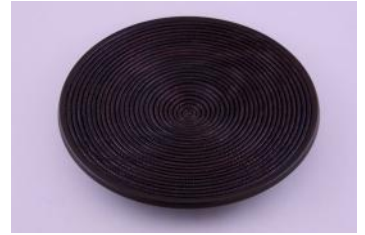

Show and Tell Table

- Chuck Ruby 3-sided Urn
- Paul Guilbeault Maple & Blood wood Carved Bowl
- Paul Guilbeault Carved Black Walnut & Ash
- Jim Seyfried Black Walnut Vase
- Jim Seyfried Black Walnut Hollow Form
- Dennis Stange Cedar Candlestick
- Steve Rohr Basket Platter
- Steve Rohr Rope Platter
- Tim Sikma Cherry Vase/Bowl
- Tim Sikma Sassafras Wine Glass
- Rod Kannisto Cup Cake

Show and Tell Table

Show and Tell Table

- Dave Worden Cherry Hollow Form
- Dave Worden Cherry Natural Edge Bowl
- Dave Worden Ash Tea Light
- Dave Worden "No Problem" Ash Bowl
- Dave Worden Ash Bowl (WWI Helmet)
- Dave Worden "Hershey's" Kiss
- Dave Worden Urchin & Walnut Ornaments
- Gary Smith Aluminum Inlay Segmented Vessel
- Gary Smith Aluminum Inlay Segmented Vessel
- Chuck Ruby 3-Sided Box