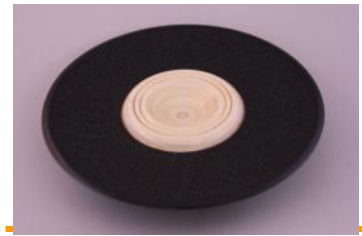

Show and Tell Table