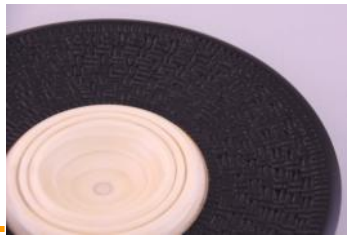

Show and Tell Table