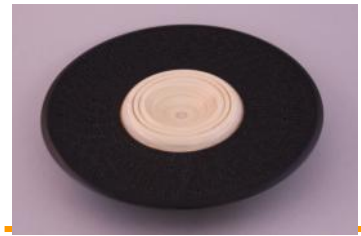

Show and Tell Table